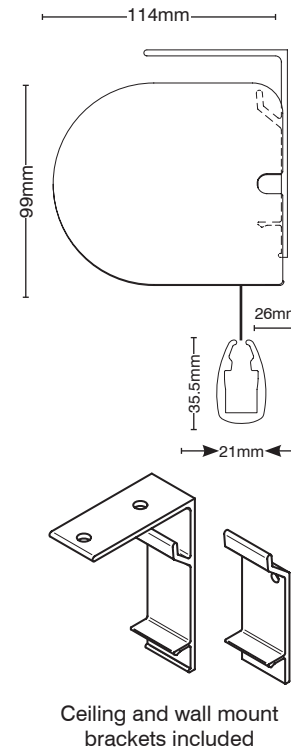

Specifications for LP Morgan CineTheatre

Code	Diagonal (inches)	Aspect Ratio	Image Size (W x H)	Min side Borders	Max black Leader	Bottom Bar width	Case Width	Net (kg) Weight	Shipping size W x H x D
XRUISW3SA095CS	95"	2.35:1	2220 x 945	35	900	2440	2573	11	2775 x 160 x 160
XRUISW3SA100CS	100"	2.35:1	2335 x 995	35	900	2560	2696	15	2890 x 160 x 160
XRUISW3SA105CS	105"	2.35:1	2455 x 1045	35	900	2685	2824	16	2885 x 160 x 160
These Screens Suit HideAway Box LPM30HID298									

* All dimensions in mm except where stated.

- Case colour is white as standard.
- Black available at no extra charge, but must be specified on order.
- Others colours are also available within the Dulux Powdercoat Range.
- Available with 900mm black leader as standard.
- Standard with IR Remote.