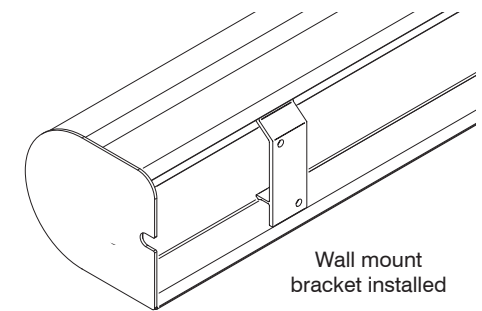

Specifications for LP Morgan CineTheatre

Code	Diagonal (inches)	Aspect Ratio	Image Size (W x H)	Min side Borders	Max black Leader	Bottom Bar width	Case Width	Net (kg) Weight	Shipping size W x H x D
XRUISW3SA095CS	95"	2.35:1	2220 x 945	35	900	2440	2573	11	2775 x 160 x 160
XRUISW3SA100CS	100"	2.35:1	2335 x 995	35	900	2560	2696	15	2890 x 160 x 160
XRUISW3SA105CS	105"	2.35:1	2455 x 1045	35	900	2685	2824	16	2885 x 160 x 160
These Screens Suit HideAway Box LPM30HID298									

* All dimensions in mm except where stated.

- Case colour is white as standard.
- Black available at no extra charge, but must be specified on order.
- Others colours are also available within the Dulux Powdercoat Range.
- Available with 900mm black leader as standard.
- Standard with IR Remote.