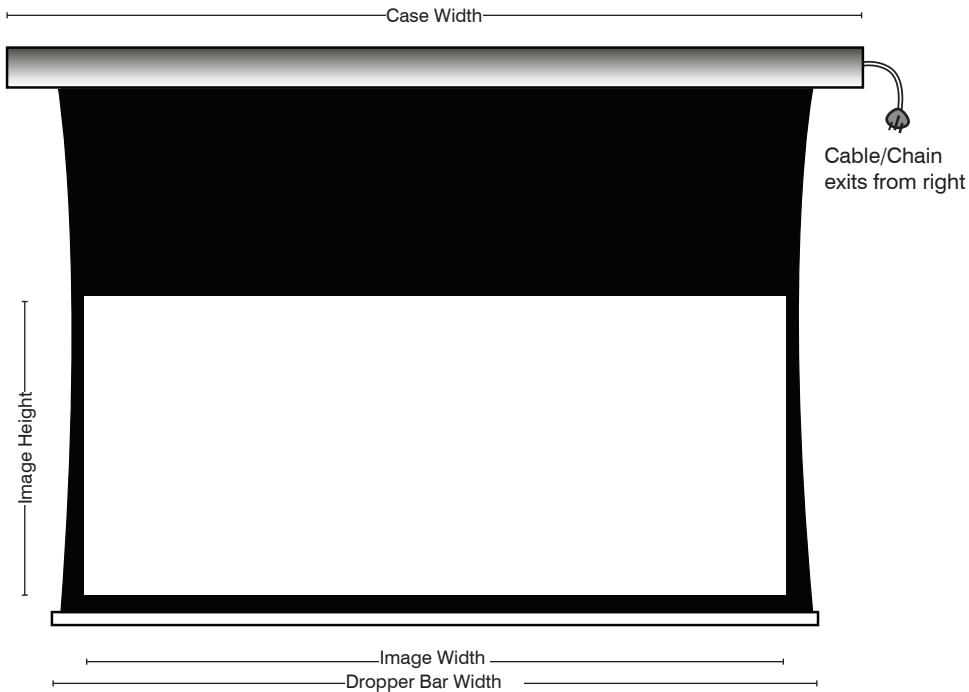

Specifications for LP Morgan CineTheatre

Code	Diagonal (inches)	Aspect Ratio	Image Size (W x H)	Min side Borders	Max black Leader	Bottom Bar width	Case Width	Net (kg) Weight	Shipping size W x H x D
XRUISW3SA095CS	95"	2.35:1	2220 x 945	35	900	2440	2573	11	2775 x 160 x 160
XRUISW3SA100CS	100"	2.35:1	2335 x 995	35	900	2560	2696	15	2890 x 160 x 160
XRUISW3SA105CS	105"	2.35:1	2455 x 1045	35	900	2685	2824	16	2885 x 160 x 160
These Screens Suit HideAway Box LPM30HID298									

* All dimensions in mm except where stated.

- Case colour is white as standard.
- Black available at no extra charge, but must be specified on order.
- Others colours are also available within the Dulux Powdercoat Range.
- Available with 900mm black leader as standard.
- Standard with IR Remote.