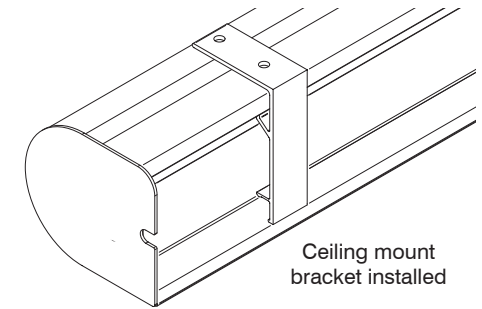

Specifications for LP Morgan CineTheatre

Code	Diagonal (inches)	Aspect Ratio	Image Size (W x H)	Min side Borders	Max black Leader	Bottom Bar width	Case Width	Net (kg) Weight	Shipping size W x H x D
XRUISW3SA095CS	95"	2.35:1	2220 x 945	35	900	2440	2573	11	2775 x 160 x 160
XRUISW3SA100CS	100"	2.35:1	2335 x 995	35	900	2560	2696	15	2890 x 160 x 160
XRUISW3SA105CS	105"	2.35:1	2455 x 1045	35	900	2685	2824	16	2885 x 160 x 160
These Screens Suit HideAway Box LPM30HID298									

* All dimensions in mm except where stated.

- Case colour is white as standard.
- Black available at no extra charge, but must be specified on order.
- Others colours are also available within the Dulux Powdercoat Range.
- Available with 900mm black leader as standard.
- Standard with IR Remote.